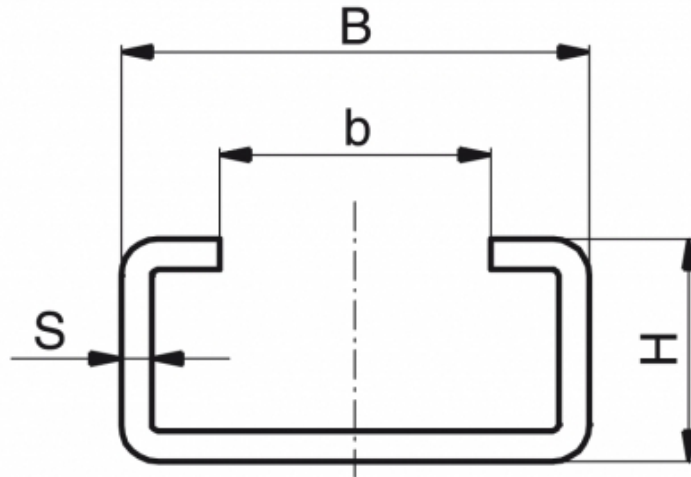

Article number: 617351020005

Description: Steel guides galvanised 16B1
C5 2000mm

Measures

B = 28

b = 14

H = 12

s = 2